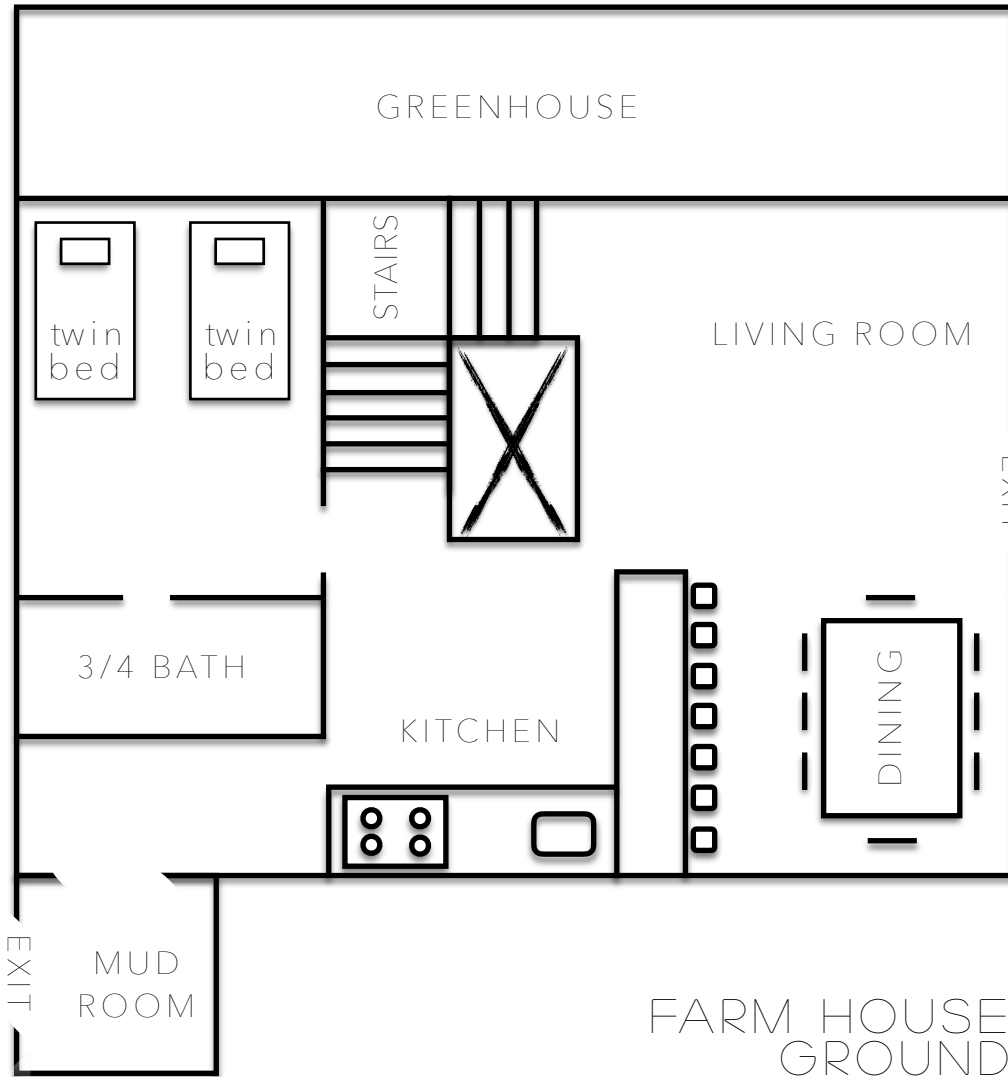

SAINT
FRANKS
OF THE
WOODS

spiritual renewal center

BEDS
8 • twin

BATHS
1 • full
1 • 3/4

FARM HOUSE LODGE
GROUND FLOOR

FARM HOUSE
SECOND FLOOR